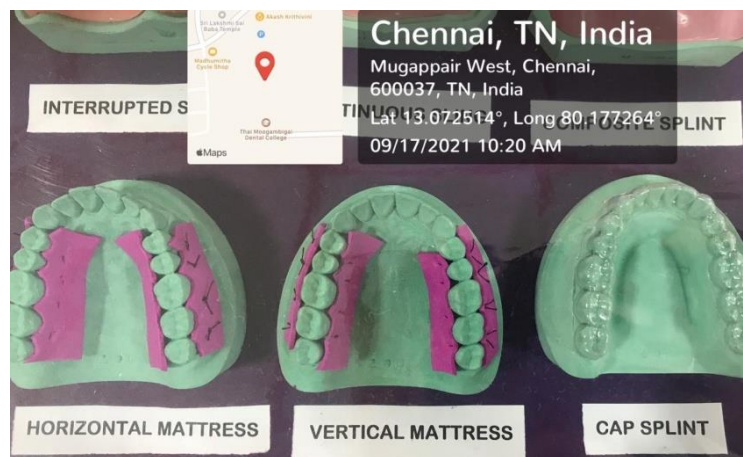

THAIMOOGAMBIGAI DENTAL COLLEGE

PROSTHODONTIC SKILL LAB

PHANTOM HEADS

LOCATION SIMULATOR / PHANTOM HEAD LAB: FIRST FLOOR

CONSERVATIVE & ENDODONTIC PHANTOM HEAD – SKILL LAB

PERIODONTICS – SUTURING SKILL MODEL

DENTAL IMPLANT PLACEMENT – SIMULATION

ORAL MAXILLOFACIAL ANATOMY DISSECTION