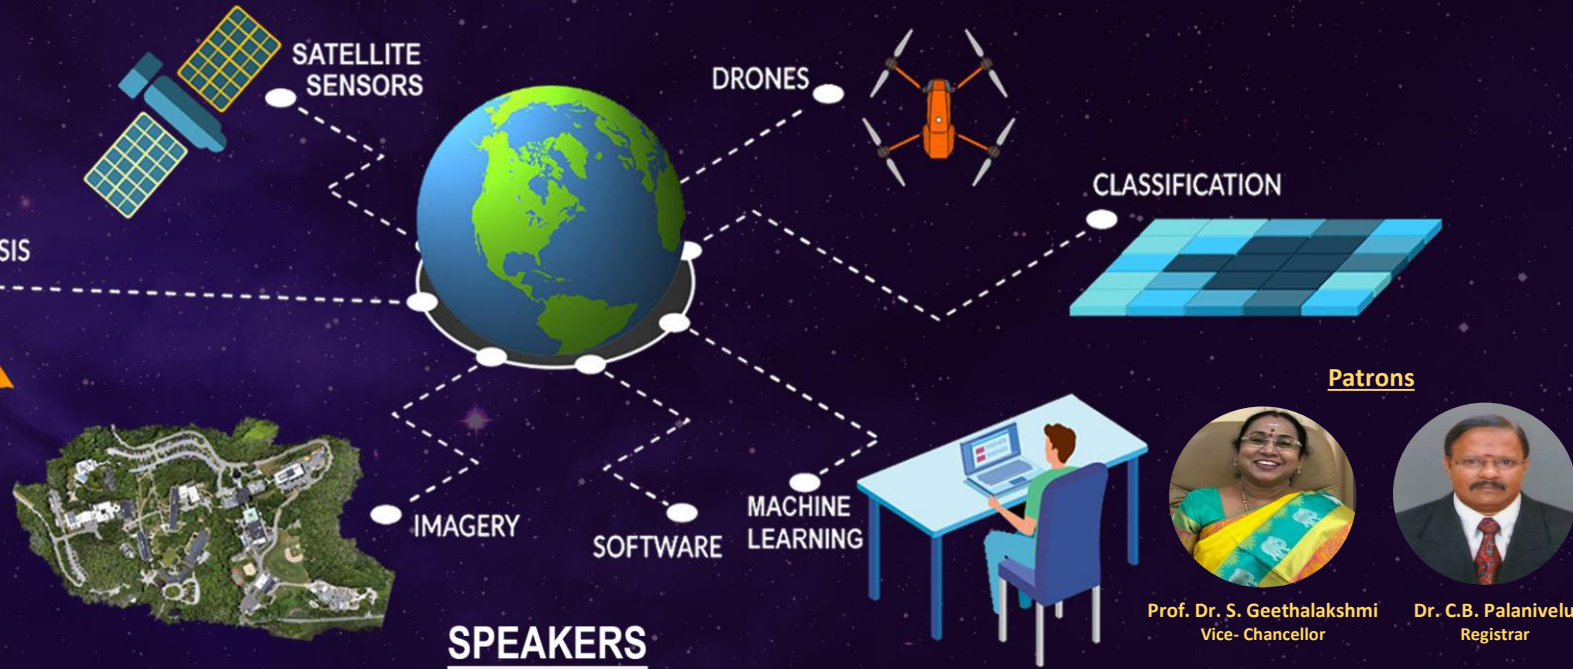

Centre for **Advanced RE**search in **Environment and Remote sensing (CAREER)**

Under the Department of Civil Engineering
in association with lead scientists from MoES & ISRO

Invites you to join for an online FDP on **REMOTE SENSING APPLICATIONS AND CURRENT TRENDS IN MACHINE LEARNING**
from 22ND to 29TH of June, 2020

Chief Patrons

Patrons

SPEAKERS

Dr. Shefali Agarwal
Group Head
Geospatial Technology &
Outreach Programme Group
IIRS - ISRO, Dehradun.

Dr. Palani Murugan
Group Head, IRS-PMSG,
UR Rao Satellite Centre,
ISRO, Bengaluru.

Mr. Arulraj Murugavel
Group Head (I/c),
Bhuvan Geoportal and Web Services Group
NRSC - ISRO, Hyderabad.

Dr. P. K. Champati ray
Group Head
Geosciences and Disaster Management Studies Group
IIRS - ISRO, Dehradun.

Convenor

Head of the Department

Register here

<https://forms.gle/5wFQayUogHYiHsdM7>